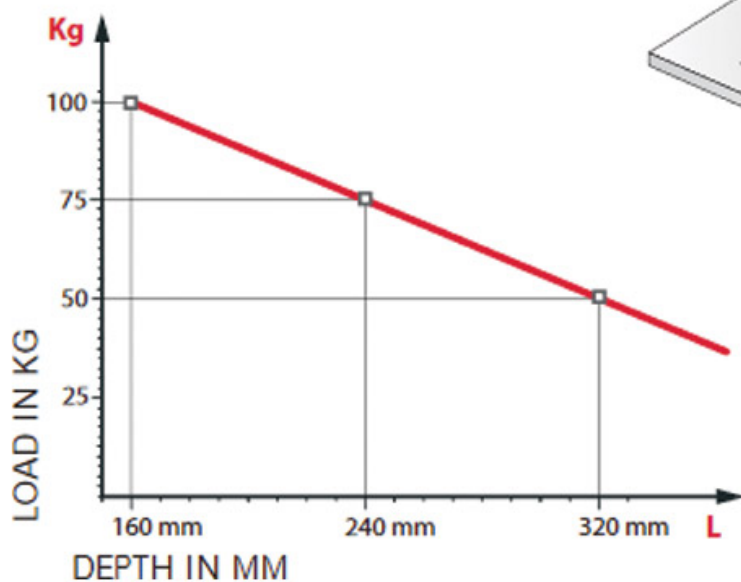

CONSOLE TABLETTE

ITALIANA FERRAMENTA

+ shelf weight = 50 kg
MAX for each pair of
shelf supports

<https://www.qama.fr/console-tablette--p59881>

Tel : 02 43 13 49 49

Fax : 02 43 30 26 16

www.qama.fr