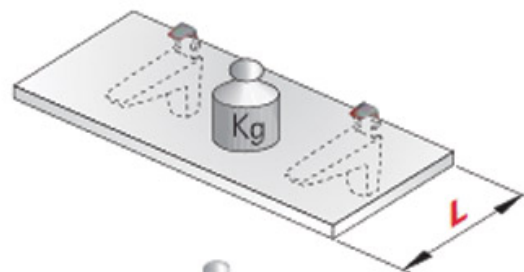

CONSOLE TABLETTE

ITALIANA FERRAMENTA

+ shelf weight = 50 kg
MAX for each pair of
shelf supports

<https://www.qama.fr/console-tablette--p59881>

Tel : 02 43 13 49 49

Fax : 02 43 30 26 16

www.qama.fr