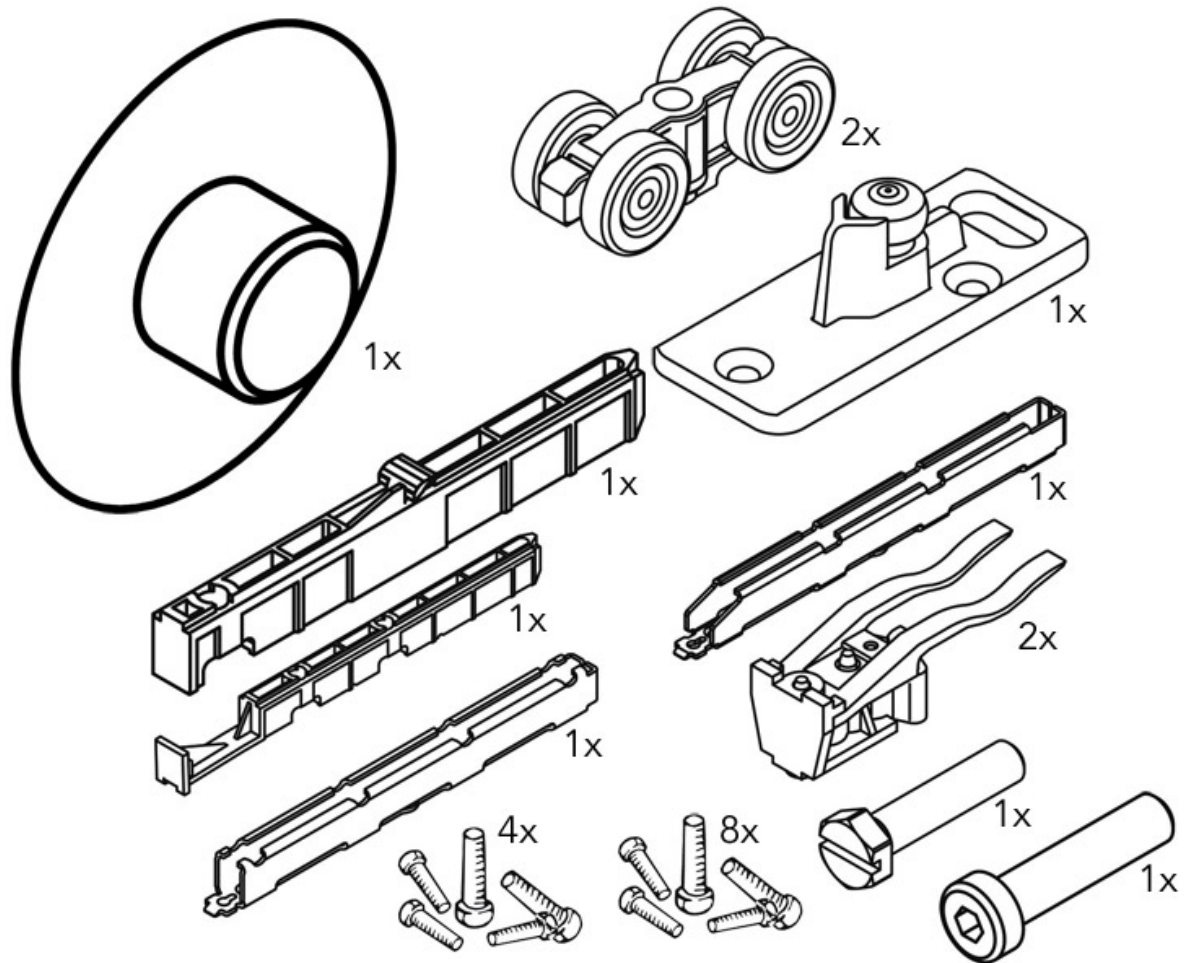

GARNITURE PORTA 100 HMT POCKET

HAWA

<https://www.qama.fr/kit-porta-100-hmt-pocket-hauteur-d-installation-mini-p65034>

GARNITURE PORTA 100 HMT POCKET

HAWA

<https://www.qama.fr/kit-porta-100-hmt-pocket-hauteur-d-installation-mini-p65034>