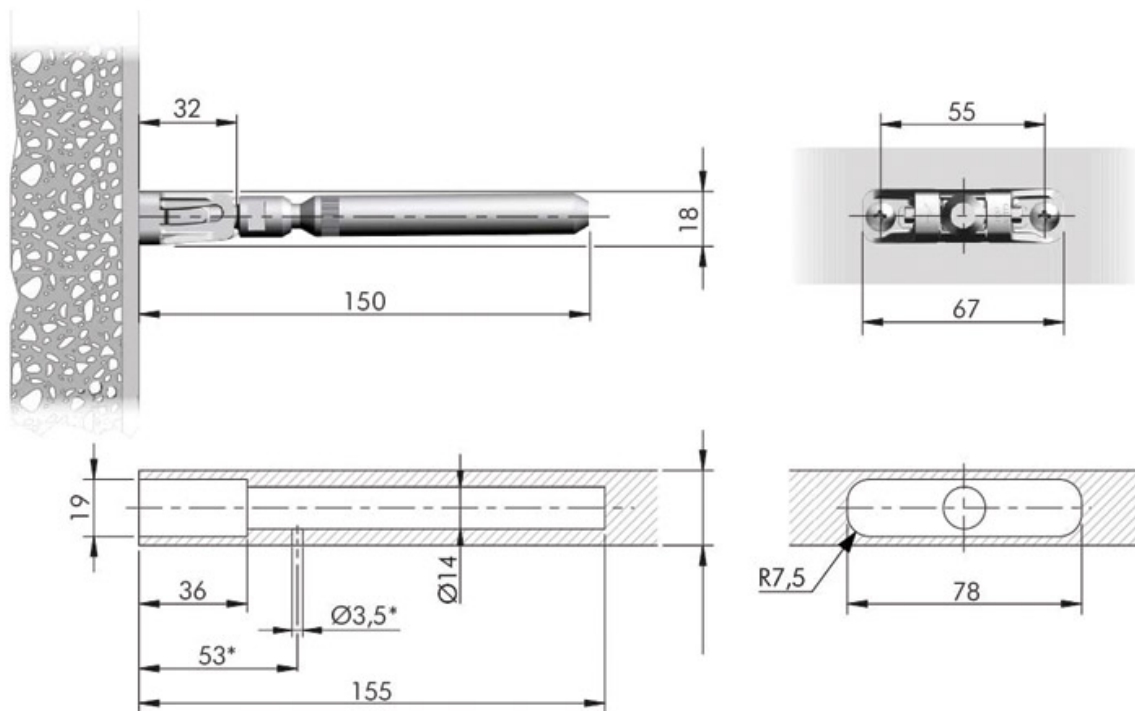

# SUPPORT TABLETTE INVISIBLE

ITALIANA FERRAMENTA

\* Optional drilling for security locking with M4 grub screw placed underneath in alignment with the cavity.

<https://www.qama.fr/support-tablette-invisible-p64586>