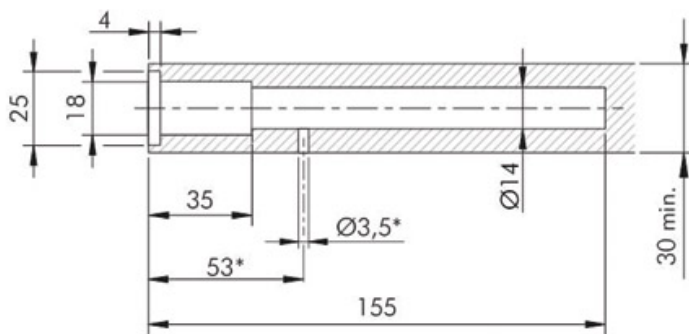

# SUPPORT TABLETTE INVISIBLE

ITALIANA FERRAMENTA

\* Optional drilling for security locking with M4 grub screw placed underneath in alignment with the cavity.

<https://www.qama.fr/support-tablette-invisible-p64587>