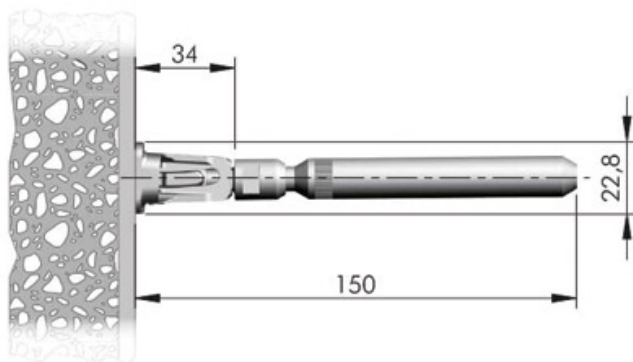

# SUPPORT TABLETTE INVISIBLE

ITALIANA FERRAMENTA

\* Optional drilling for security locking with M4 grub screw placed underneath in alignment with the cavity.

<https://www.qama.fr/support-tablette-invisible-p64587>