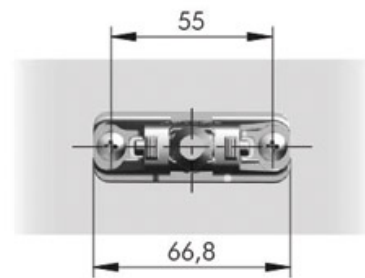

# SUPPORT TABLETTE INVISIBLE

ITALIANA FERRAMENTA

\* Optional drilling for security locking with M4 grub screw placed underneath in alignment with the cavity.

<https://www.qama.fr/support-tablette-invisible-p64587>