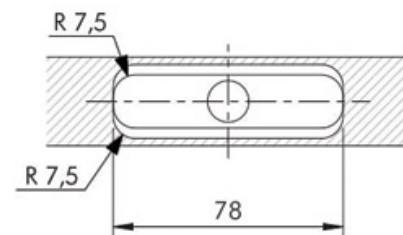

# SUPPORT TABLETTE INVISIBLE

ITALIANA FERRAMENTA

\* Optional drilling for security locking with M4 grub screw placed underneath in alignment with the cavity.

<https://www.qama.fr/support-tablette-invisible-p64587>